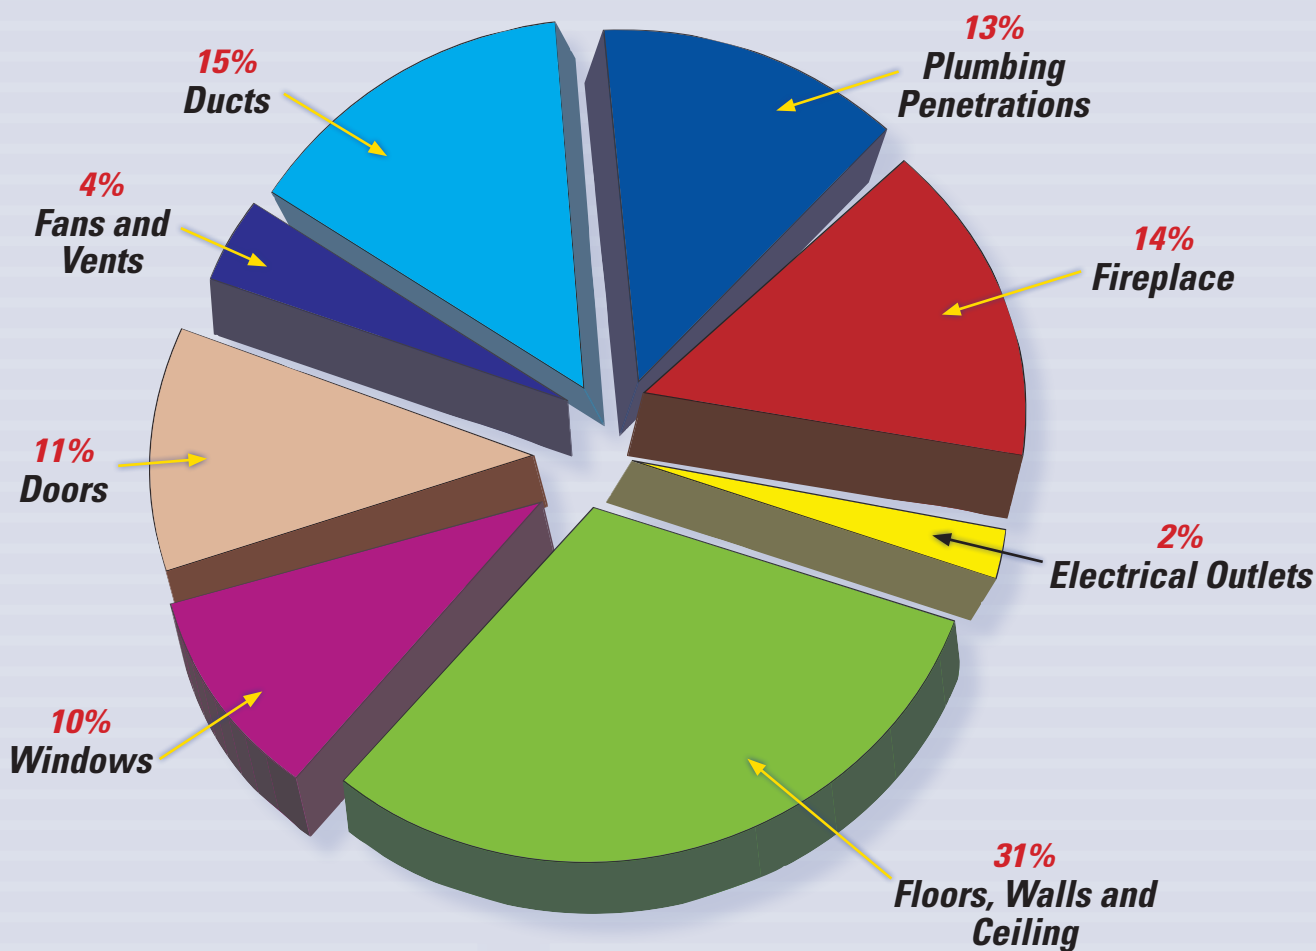

HOW DOES AIR ESCAPE?

800-578-8555

2230 Commerce Drive • Loganville, GA 30052
www.chemicaldesigncorp.net