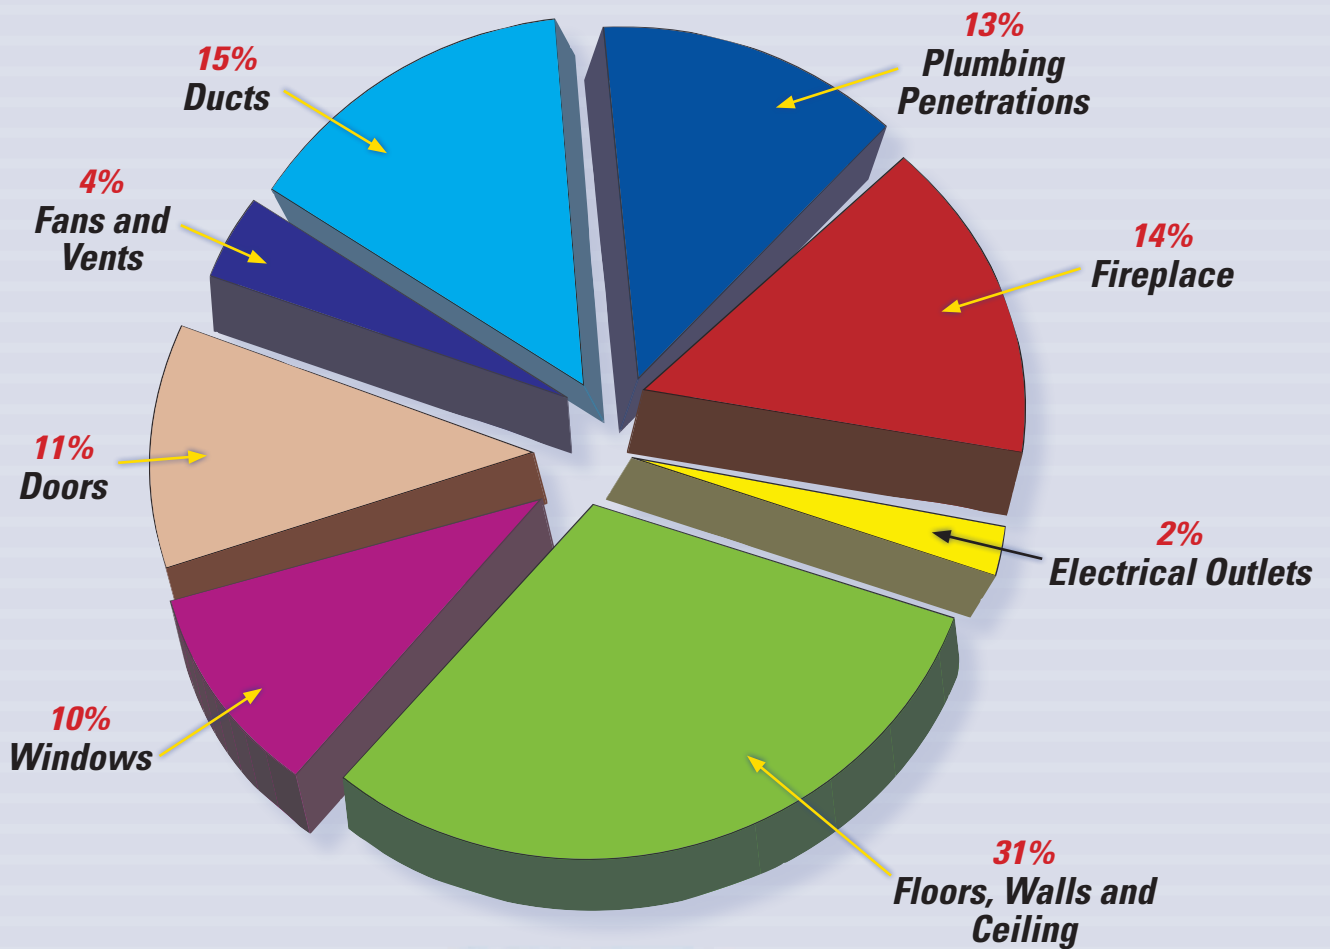

HOW DOES AIR ESCAPE?

800-578-8555

2230 Commerce Drive • Loganville, GA 30052
www.chemicaldesigncorp.net